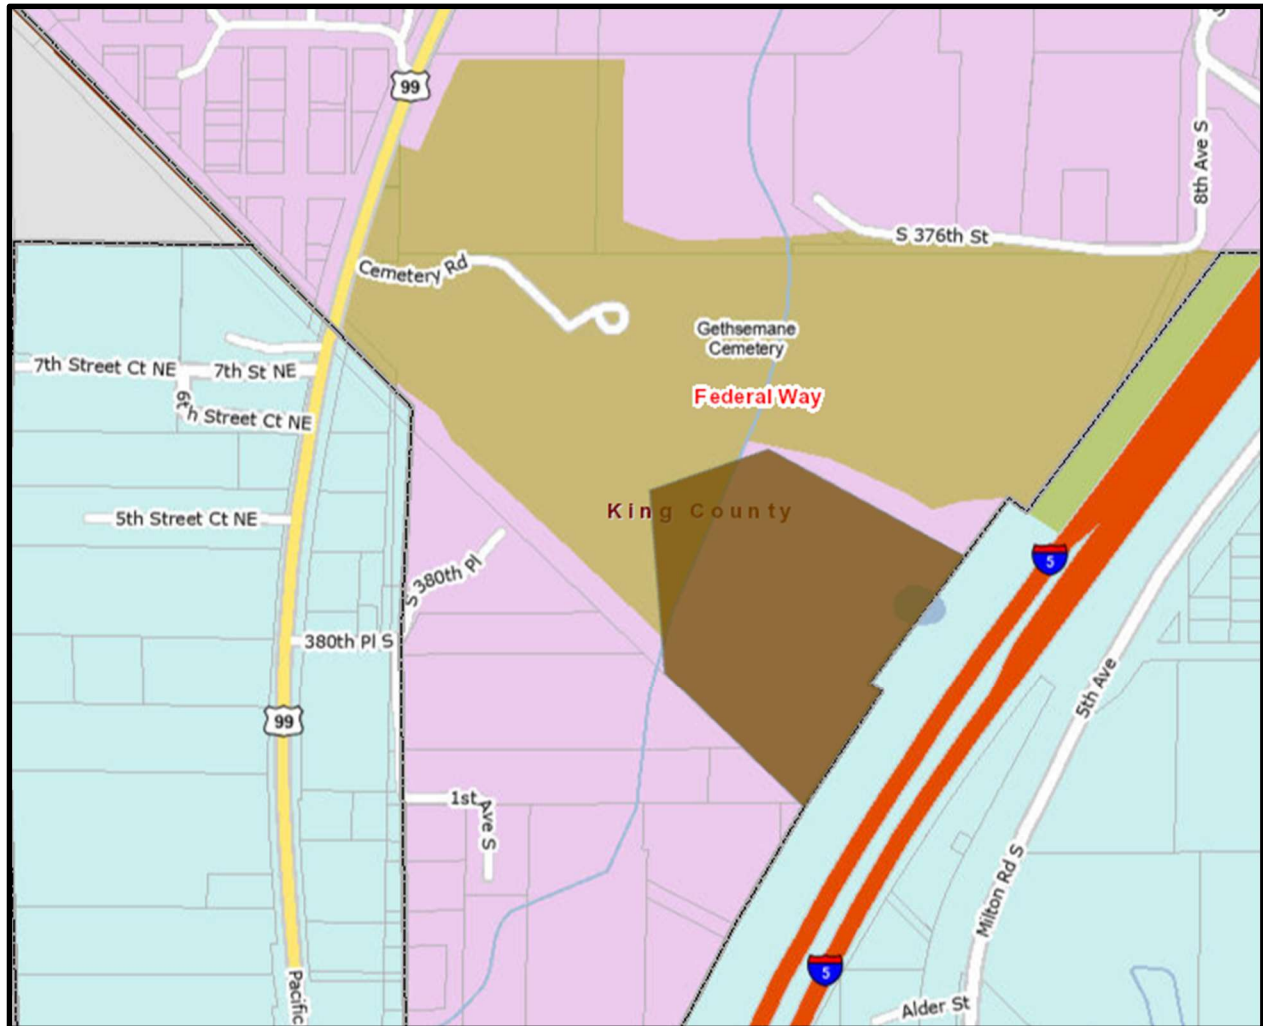

Puyallup Tribe – Federal Way (1741)

Retail sales activity between non-tribal businesses and non-tribal members in the brown colored area that is within Federal Way should be reported to location code 1741.

To determine the proper codes and rates of local sales tax, we recommend you access our Tax Rate Lookup Tool located at dor.wa.gov. On the home page, click on the **Find a sales and use tax rate** link.

State of Washington
Taxpayer Account Administration
PO Box 47476
Olympia WA 98504-7476

For tax assistance or to request this document in an alternate format please call 360-705-6705. Teletype (TTY) users may use the Washington Relay Service by calling 711.

(REV 11/1/21)